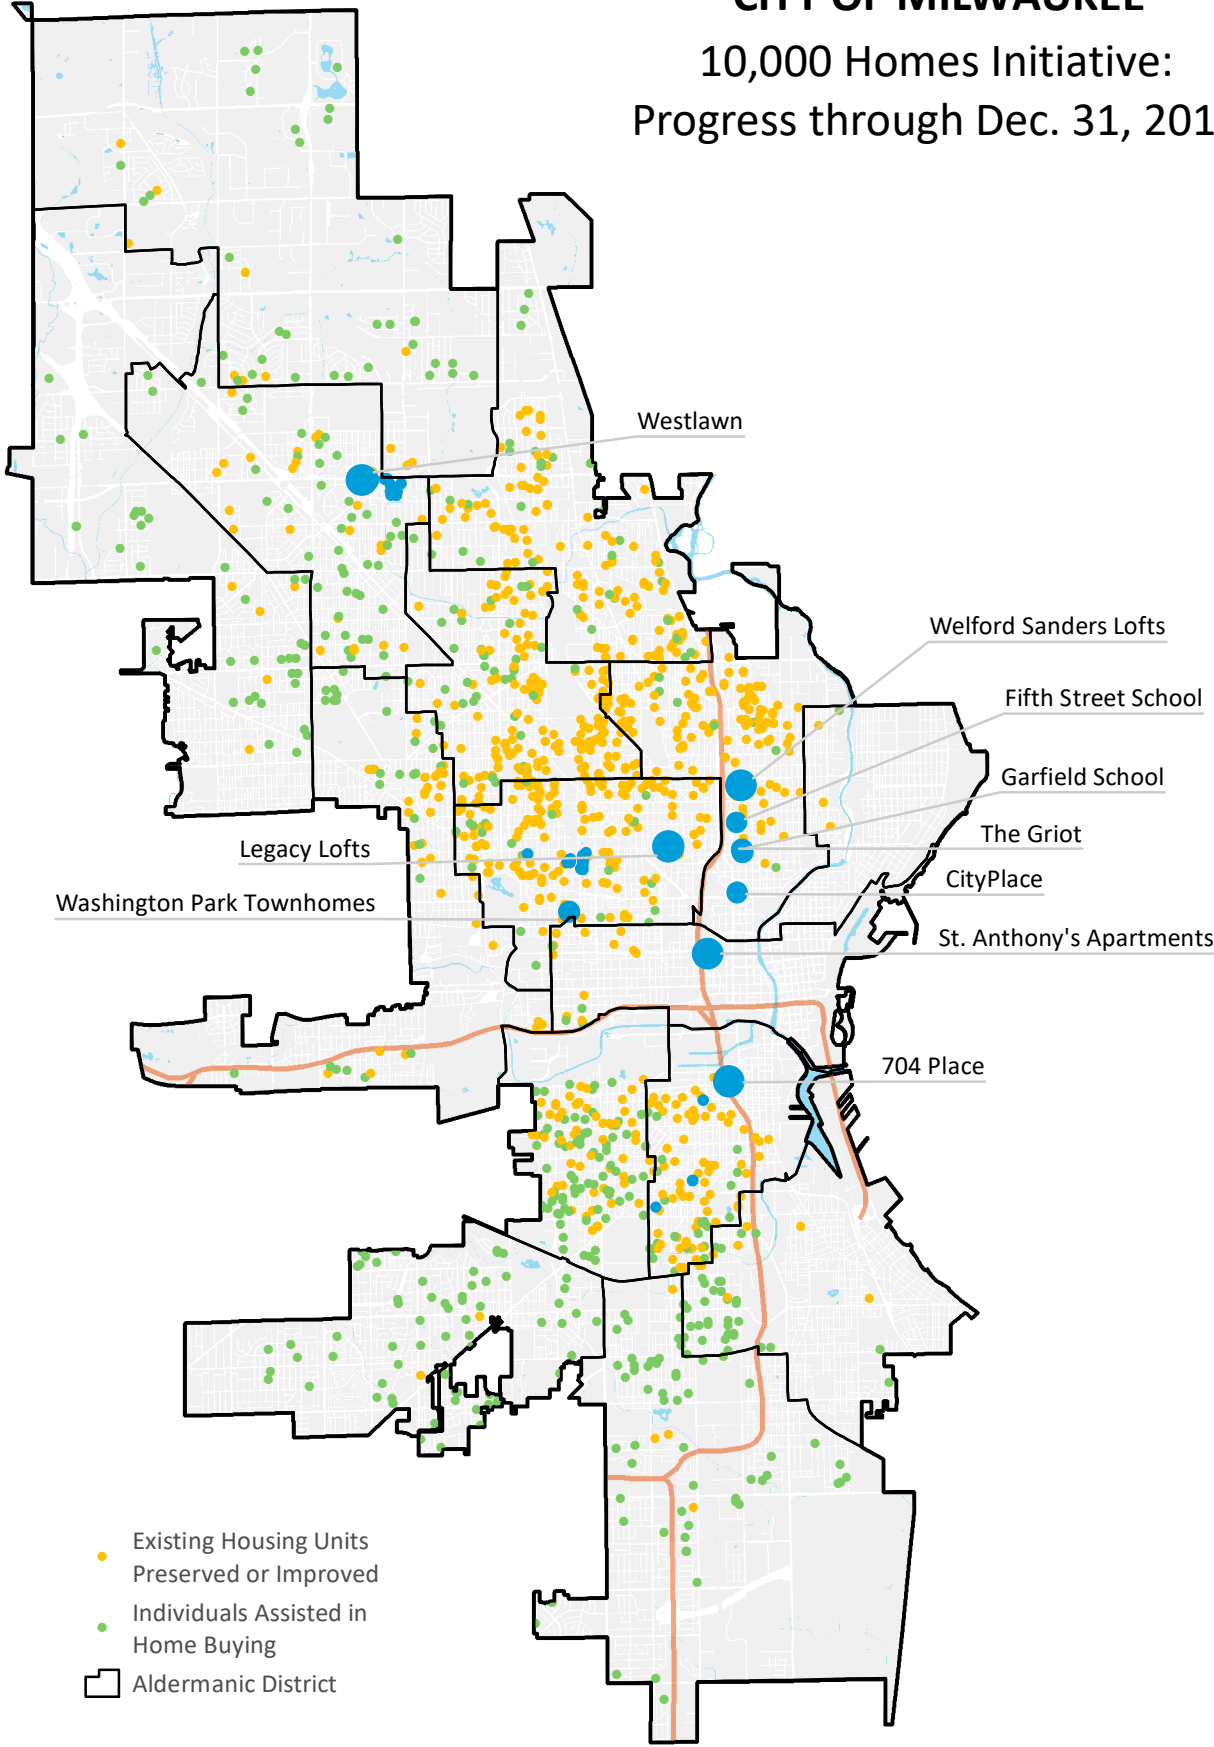

# CITY OF MILWAUKEE

## 10,000 Homes Initiative: Progress through Dec. 31, 2019

### LEGEND

New Housing Units Created

- 1 - 10 units
- 11 - 50 units
- 51 - 60 units

- Existing Housing Units Preserved or Improved
- Individuals Assisted in Home Buying
- Aldermanic District

Data Sources: City of Milwaukee - CDGA, DCD, DNS, MHD; HACM; Habitat for Humanity  
Prepared by City of Milwaukee DOA-BMD-kqp (02-03-20)