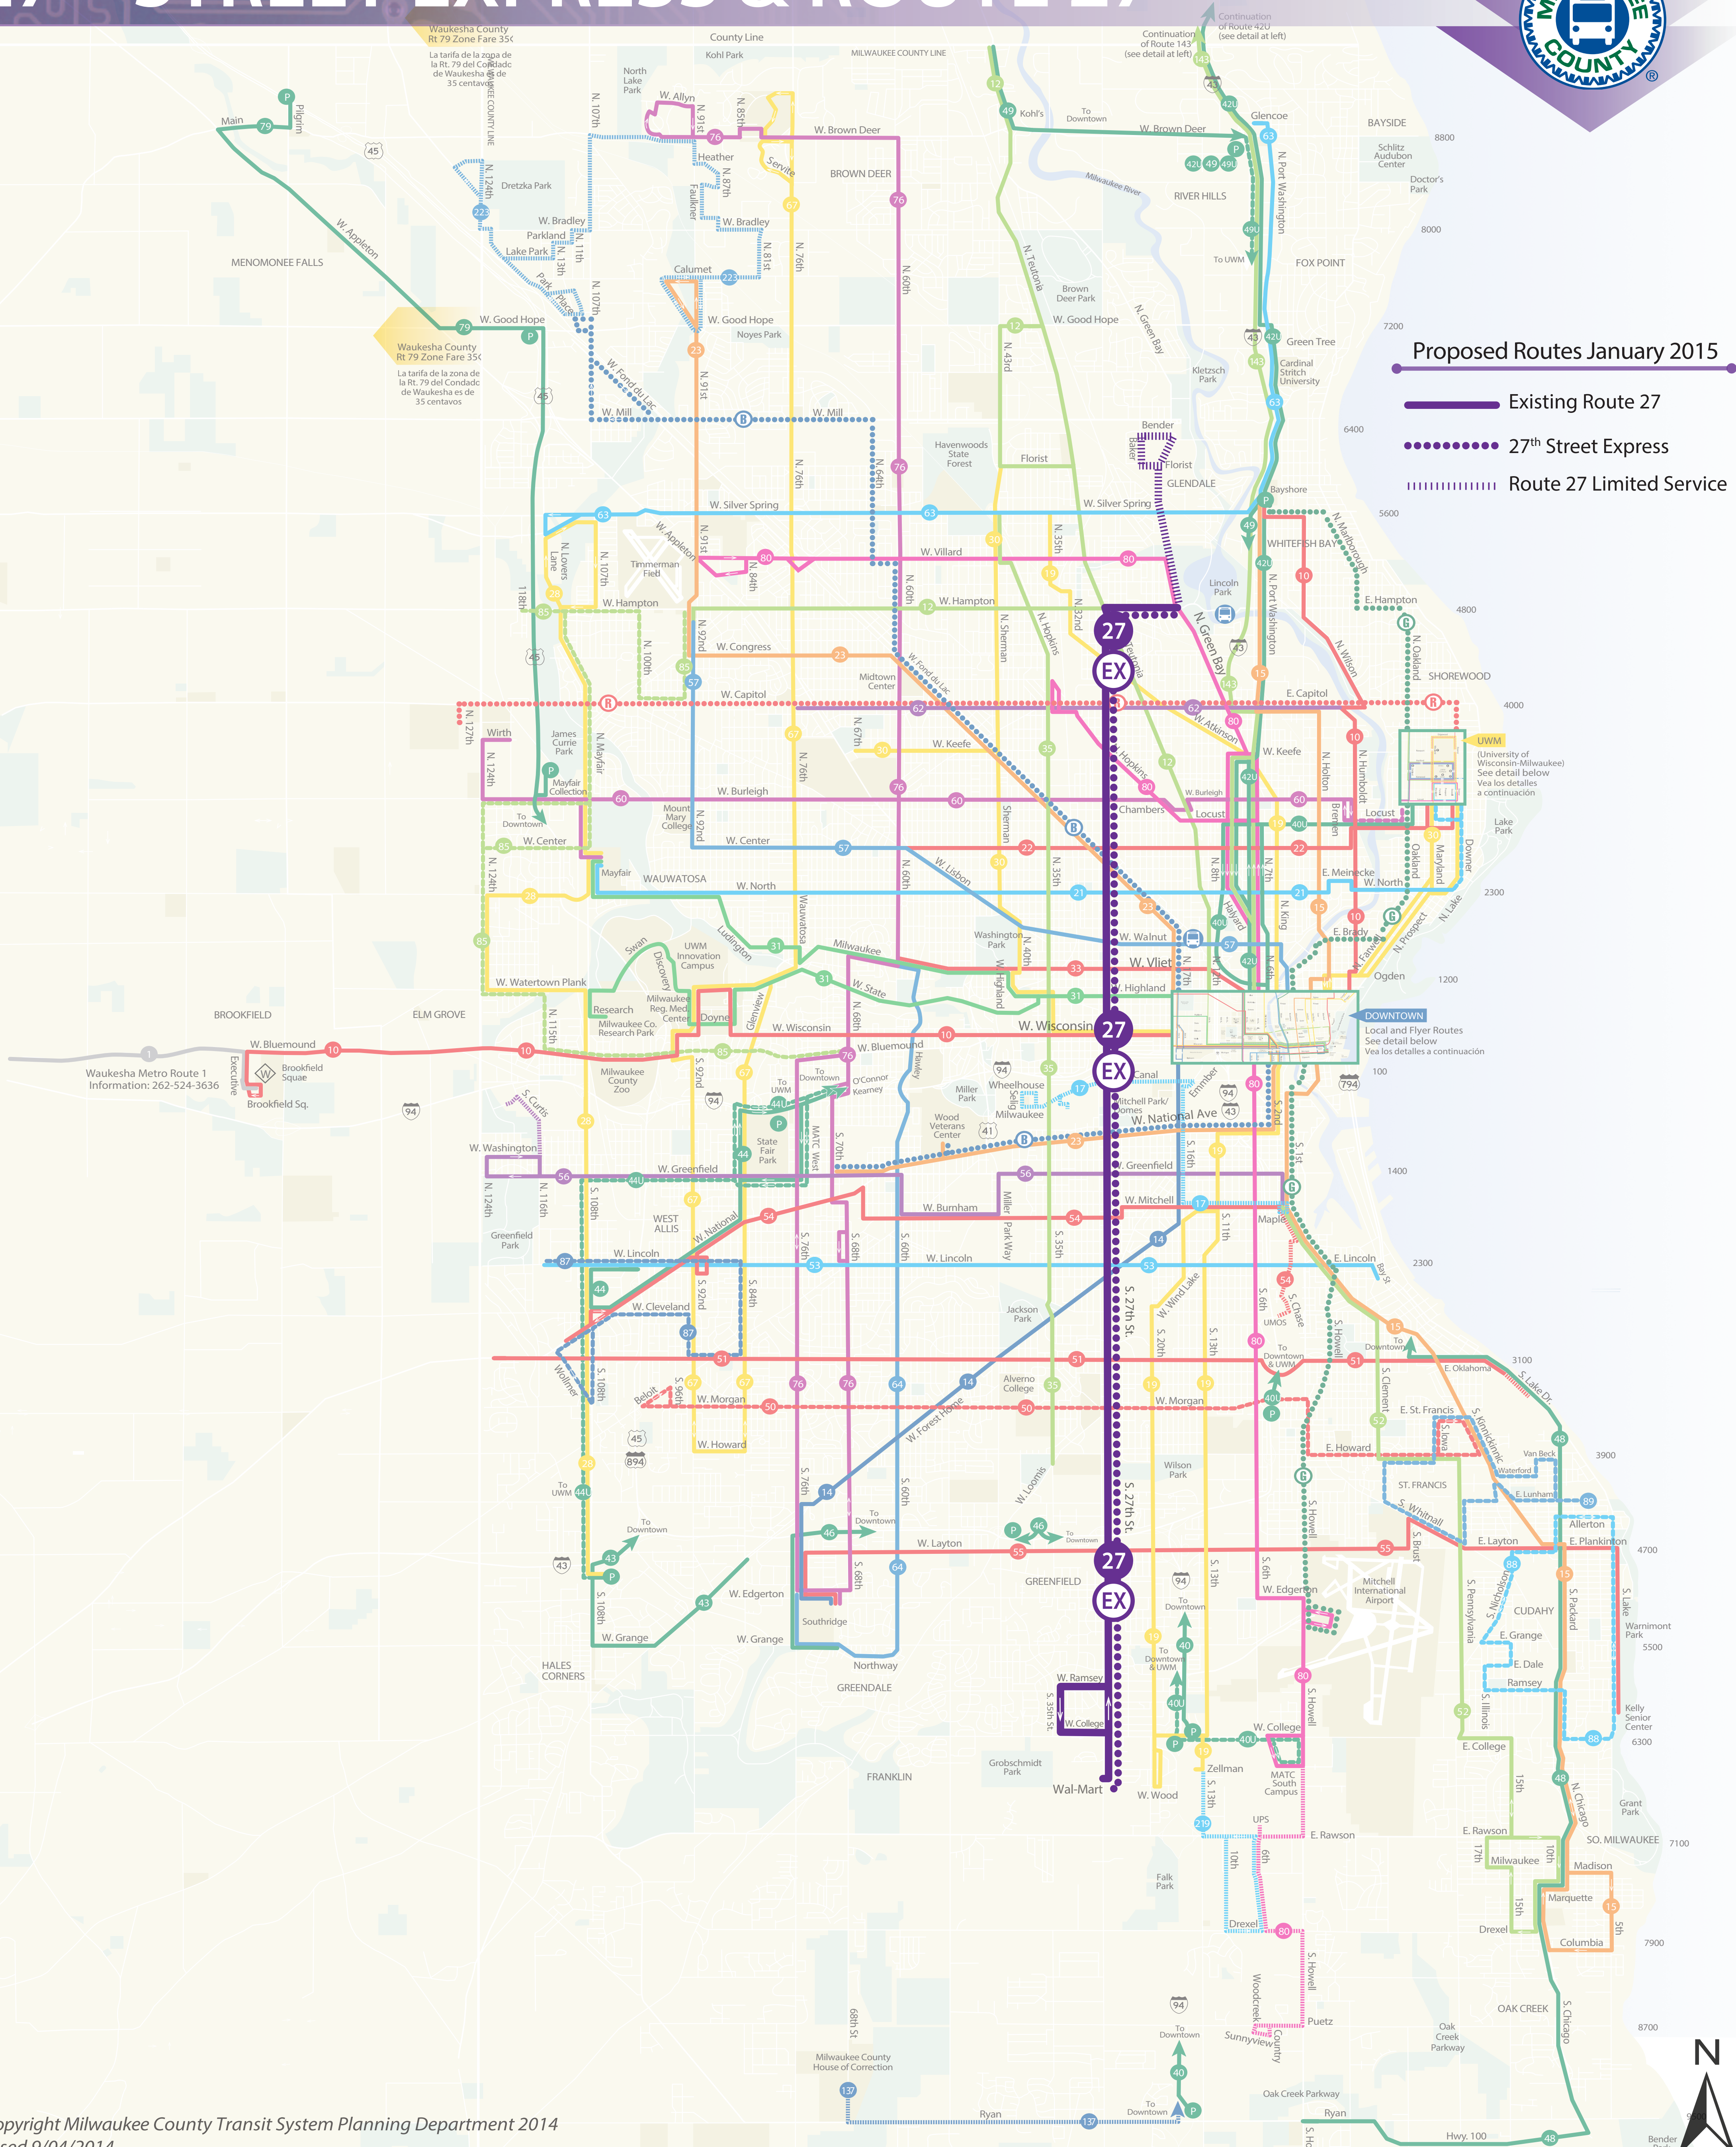

27TH STREET EXPRESS & ROUTE 27

Waukesha County
Rt 79 Zone Fare 35¢

Waukesha County
Rt 79 Zone Fare 35¢

Proposed Routes January 2015

- Existing Route 27
- 27th Street Express
- Route 27 Limited Service

DOWNTOWN
Local and Flyer Routes
See detail below
Vea los detalles a continuación

UWM
(University of Wisconsin-Milwaukee)
See detail below
Vea los detalles a continuación