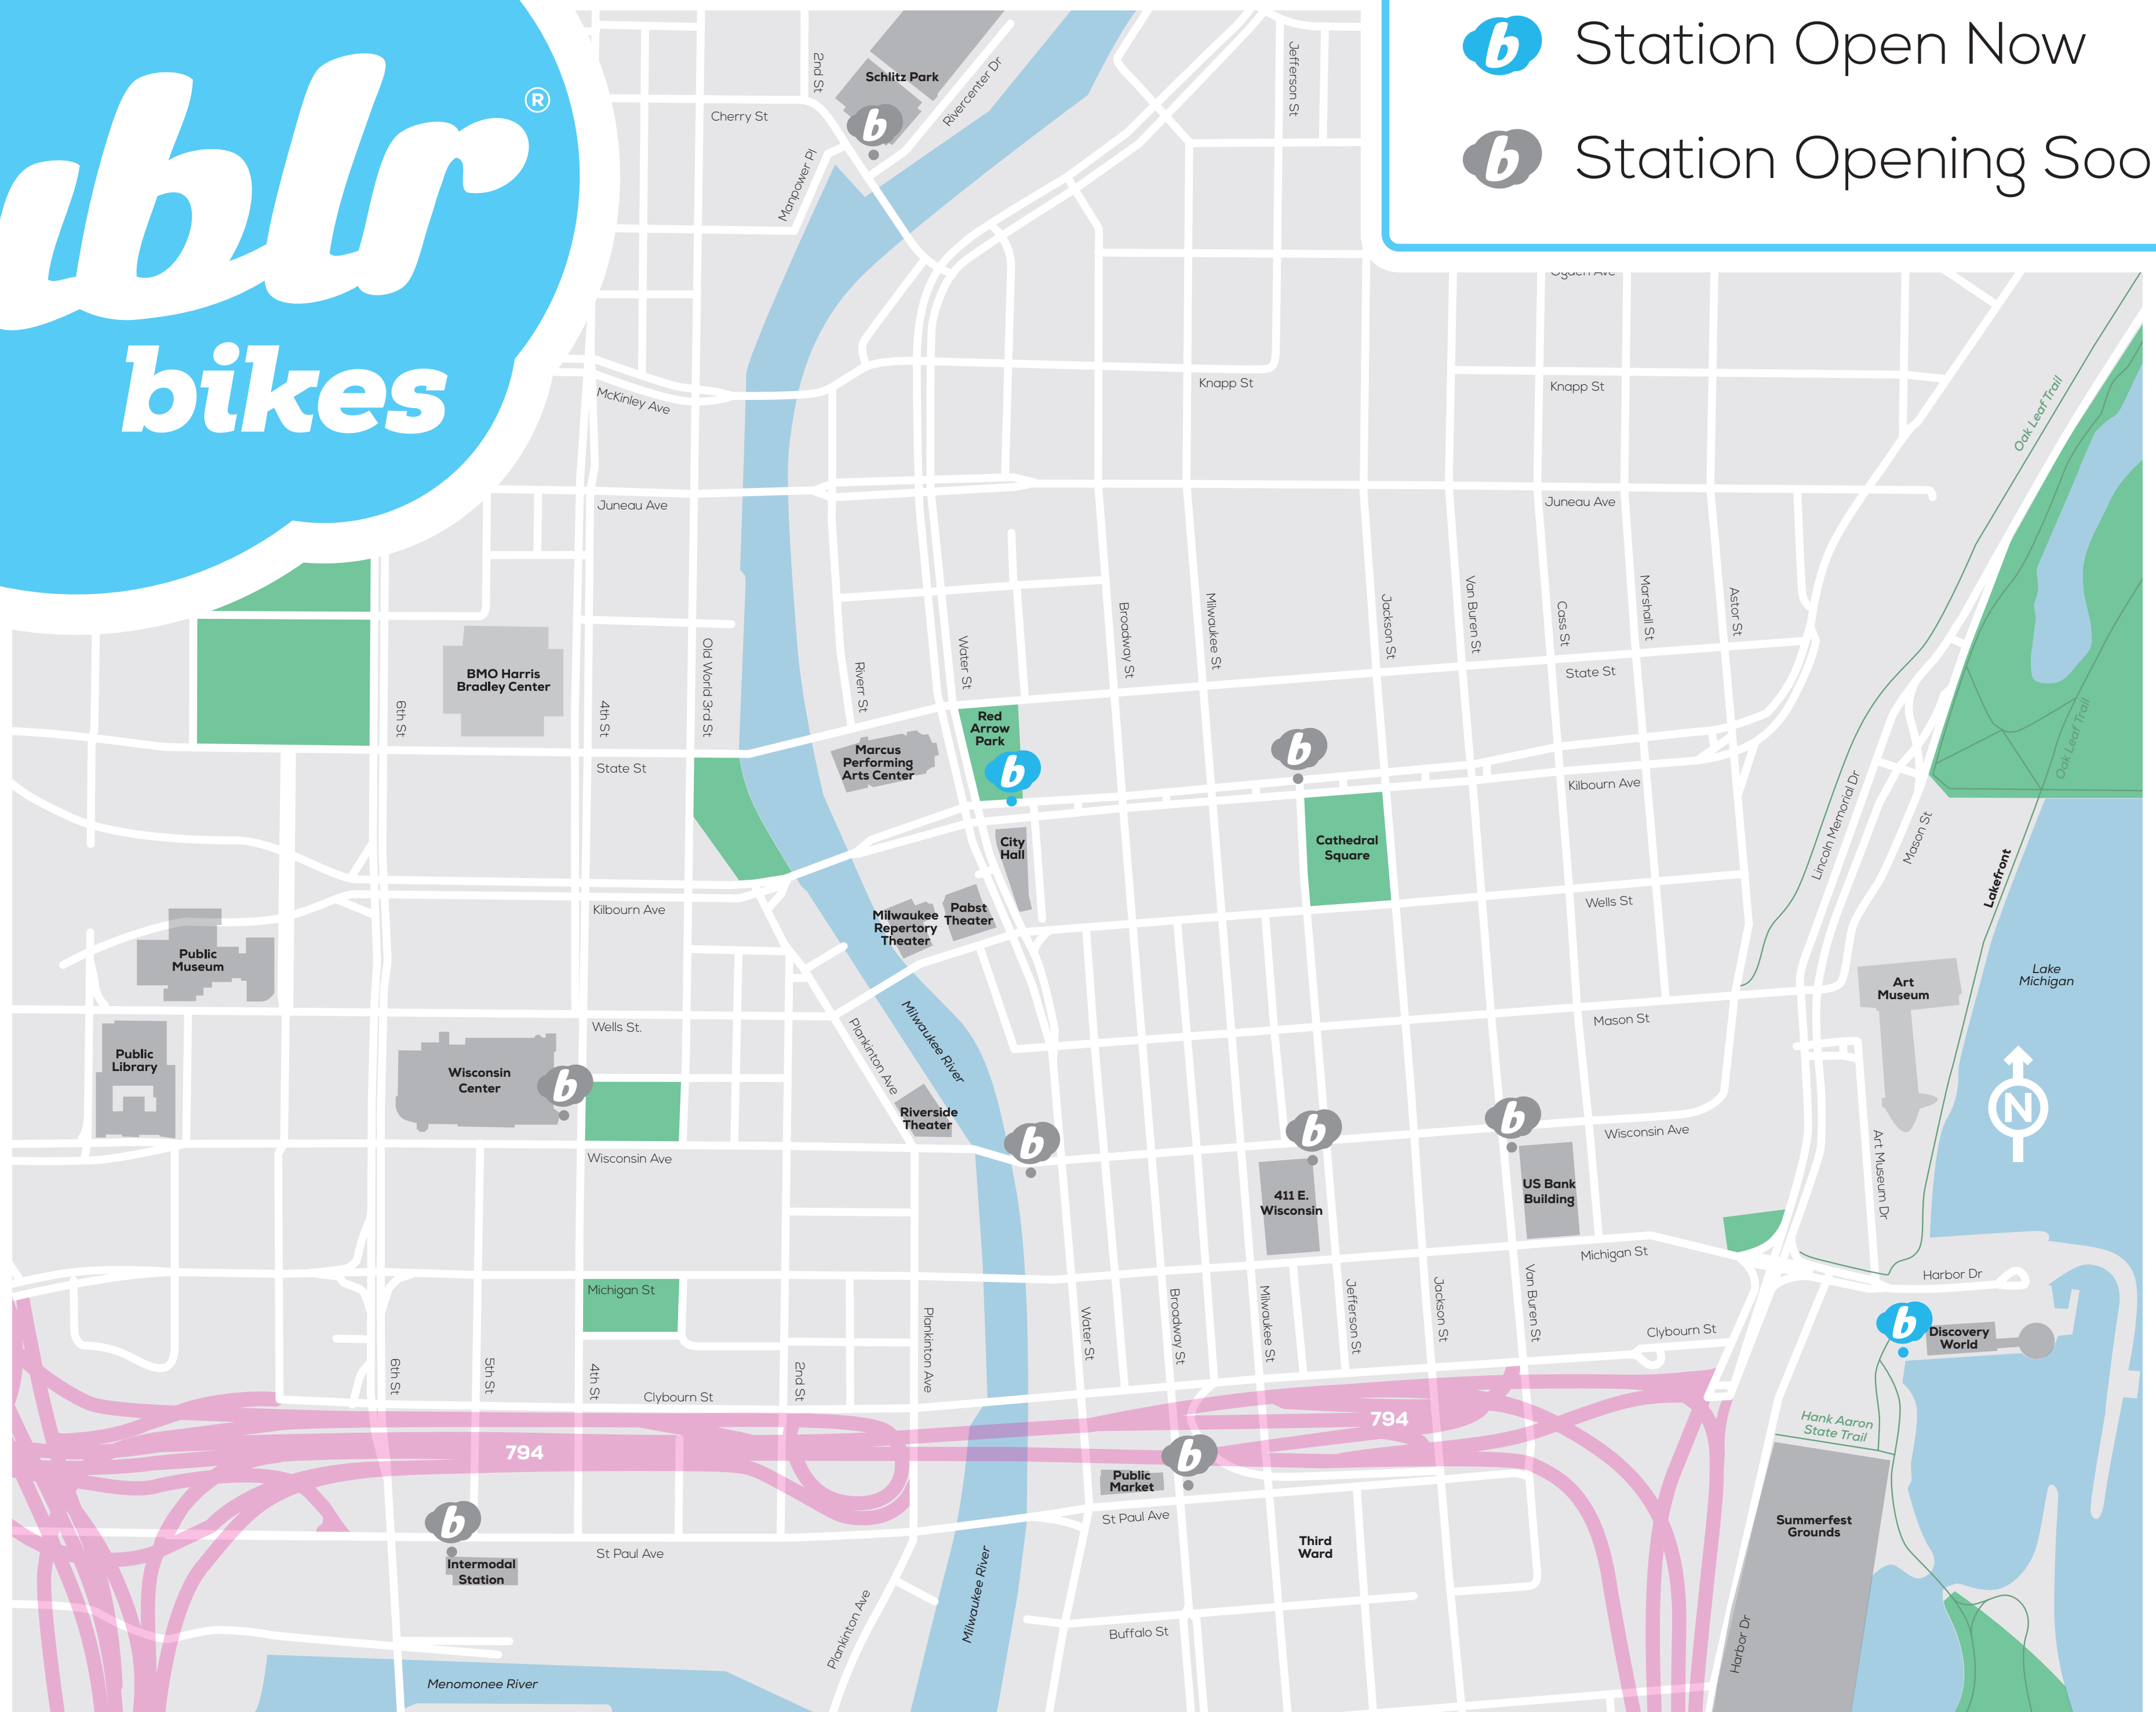

- b** Station Open Now
- b** Station Opening Soon

You're on the go with BublR Bikes. BublR Bikes is going places too!

The current BublR Bikes stations offer a sneak peek at what's yet to come. A citywide network of BublR Bikes stations will spring up around Milwaukee in 2015! Want to suggest a location? Find us on Twitter: @BublRBikes.

Borrow a bike from this BublR station, enjoy a carefree ride around the city, and return the bike to any BublR station. Simply purchase a BublR Pass and you're ready to roll.

Learn more / Más información } BublRBikes.com